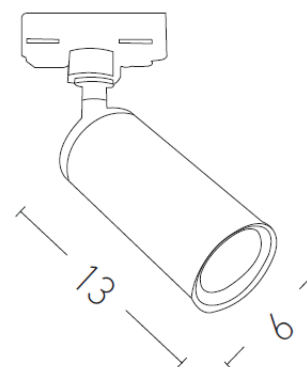

Architectural Lighting

S059-40 |
Track light

Build in Led :	9W LED, 3000K 80Lumen/W, Cri90
Led Driver:	Included
IP:	IP20
Class:	I
Beam Angle:	40°
Color:	Black Matt
Material:	Aluminium
Length:	13 cm
Diameter:	6cm
Height:	17cm
Special Feature:	3 Phase adapter
Net Weight:	0.35 Kg

Description

Track light with build in Led for 3 phase track in Black matt finish .

5213007834867

PRODUCT DATA SHEET