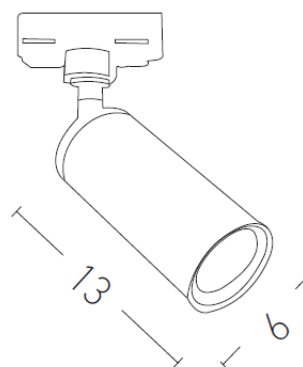

Architectural Lighting

S059-24 |
Track light

Build in Led :	9W LED, 3000K 80Lumen/W, CRI90
Led Driver:	Included
IP:	IP20
Class:	I
Beam Angle:	24°
Color:	Black Matt
Material:	Aluminium
Length:	13 cm
Diameter:	6cm
Height:	17cm
Special Feature:	3 Phase adapter
Net Weight:	0.35 Kg

Description

Track light with build in Led for 3 phase track in Black matt finish .

5213007834850

PRODUCT DATA SHEET