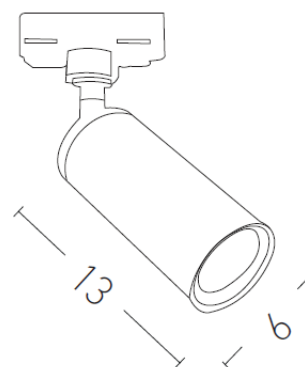

Architectural Lighting

S059-15 |  
Track light

Build in Led :	9W LED, 3000K 80Lumen/W, CRI90
Led Driver:	Included
IP:	IP20
Class:	I
Beam Angle:	15°
Color:	Black Matt
Material:	Aluminium
Length:	13 cm
Diameter:	6cm
Height:	17cm
Special Feature:	3 Phase adapter
Net Weight:	0.35 Kg

Description

Track light with build in Led for 3 phase track in Black matt finish .

LED  
LIGHTING

5213007834843

PRODUCT DATA SHEET