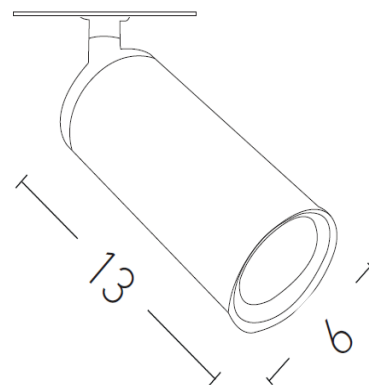

Architectural Lighting

S057-40 | Recessed spot light

Build in Led :	9W LED, 3000K 80Lumen/W, CRI:90
Led Driver:	Included
IP:	IP20
Class:	I
Beam Angle:	40°
Color:	Black Matt
Material:	Aluminium
Length:	13cm
Diameter:	6cm
Height:	17cm
Recessed base:	6cm
Net Weight:	0.35 Kg

Description

Recessed spot with build in Led in Black matt finish .

LED
LIGHTING

5213007834805

PRODUCT DATA SHEET