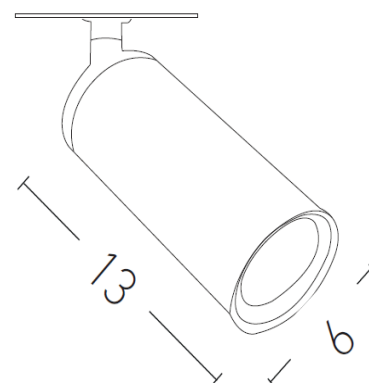

Architectural Lighting

S057-24 |
Recessed spot light

Build in Led :	9W LED, 3000K 80Lumen/W, CRI:90
Led Driver:	Included
IP:	IP20
Class:	I
Beam Angle:	24°
Color:	Black Matt
Material:	Aluminium
Length:	13cm
Diameter:	6cm
Height:	17cm
Recessed base:	6cm
Net Weight:	0.35 Kg

Description

Recessed spot with build in Led in Black matt finish .

LED
LIGHTING

5213007834799

PRODUCT DATA SHEET