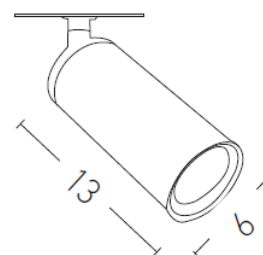

Architectural Lighting

S056 |
Recessed Spot light

| | |
|----------------------|----------------|
| Bulb: | 1xGU10 MAX 35W |
| Voltage: | 220-240V |
| Operating Frequency: | 50/60HZ |
| IP: | IP20 |
| Class: | I |
| Color: | White Matt |
| Material: | Aluminium |
| Length: | 13 cm |
| Diameter: | 6cm |
| Height: | 17cm |
| Recesed Base: | ø6cm |
| Net Weight: | 0.35 Kg |

Description

Recessed spot light in White matt finish .

GU10
LAMP

5213007836441

PRODUCT DATA SHEET