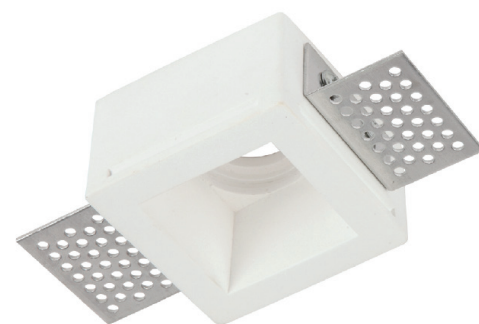

Architectural Lighting

S047 Recessed Spot

Bulb :	1x GU10 MAX 50W
Voltage:	220-240V
Operating Frequency:	50-60Hz
IP:	IP20
Class:	I
Material:	Gypsum
Color:	Pure White
Diameter:	8cm x 8cm
Height:	6cm
Cutting Hole:	8.2cm x 8.2cm
Special Feature:	Included Gu10 Lampholder
Net Weight:	0.6Kg

Description

Recessed spot made by Gypsum in Pure White color.

GU10 LAMP  :12

5213007831439

PRODUCT DATA SHEET