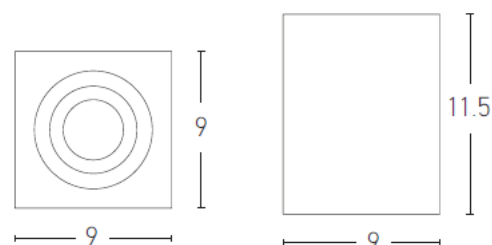

Architectural Lighting

S040 Ceiling Spot

Bulb :	1x GU10 MAX 40W
Voltage:	220-240V
Operating Frequency:	50-60Hz
IP:	IP20
Class:	I
Material:	Aluminium
Color:	Black Matt
Diameter:	9cm x 9cm
Height:	11.5cm
Special Feature:	Included Gu10 Lampholder/Movable
Net Weight:	0.5Kg

Description

Ceiling spot made by aluminium in Black Matt finish.

GU10
LAMP

5213007831736

PRODUCT DATA SHEET