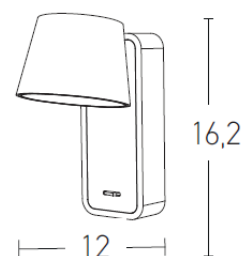

### H-62 | Wall lamp

Build in Led :	7W LED, 3000 K, 85Lumen/W
Voltage:	220-240V
Operating Frequency:	50/60HZ
IP:	IP20
Class:	I
Color:	Sandy White - Natural Wood
Material:	Metal- Aluminium
Width:	12cm
Height:	16.2cm
Shade Diameter:	8.5cm x 6.5cm
Base:	15cm x 6cm
Special Features:	Switch: On/Off
Net Weight:	0.6Kg

## Description

Movable Wall lamp with Build in Led made by Metal & Aluminium in Sandy White finish.

**LED**  
LIGHTING

5213007835994

PRODUCT DATA SHEET