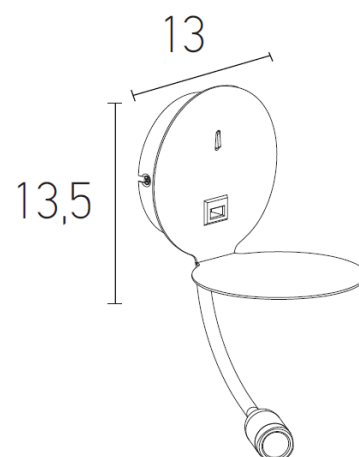

### H-58 | Wall lamp

Build in Led :	3W LED, 3000 K, 85Lumen/W
Voltage:	220-240V
Operating Frequency:	50/60HZ
IP:	IP20
Class:	I
Color:	White Matt
Material:	Metal-Aluminum
Diameter:	13cm x 13,5 cm
Stick:	3cm x 24cm
Length:	16,4 cm
Special Features:	USB Charger/ Switch: On/Off
Net Weight:	0,89cm

## Description

Movable Wall lamp with Build in Led made by Metal & Aluminium in White Matt finish.

**LED**  
LIGHTING

5213007835956

**CE**

PRODUCT DATA SHEET