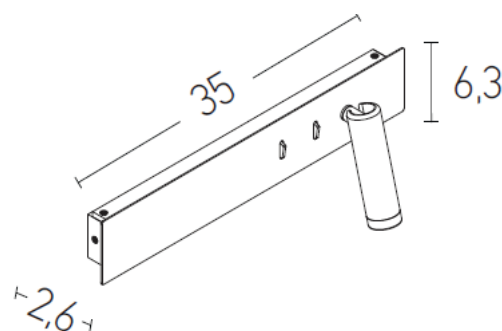

### H-54 | Wall lamp

Build in Led :	3W+5W+5W LED, 3000 K, 85Lumen/W
Voltage:	220-240V
Operating Frequency:	50/60HZ
IP:	IP20
Class:	I
Color:	Black Matt
Material:	Metal-Aluminium-Acrylic
Width:	2.6cm
Height:	6.3cm
Stick:	2.8cm x 10cm
Length:	35cm
Special Features:	Up/Down Light / Switch On/Off
Net Weight:	1.1Kg