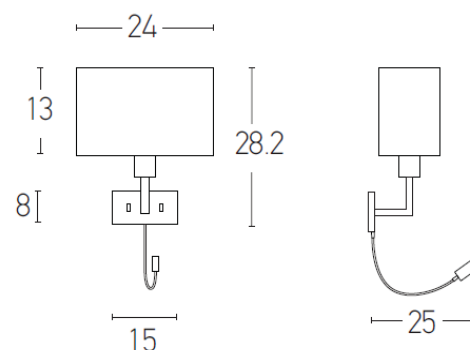

Hotel Lighting

H-51 | Wall lamp

Build in led:	1xE27 MAX 40W-3W LED, 3000K, 80Lumen/W
Voltage:	220-240V
Operating Frequency:	50/60HZ
IP:	IP20
Class:	I
Color:	Chrome-Light Beige
Material:	Metal-Fabric Shade
Height :	28.2cm
Shade:	13cm x 24cm x 16.4cm
Stick:	3cm x 27cm
Net Weight:	1.1Kg

Description

Wall light with Build in Led made by Metal-Fabric Shade in Chrome-Light Beige finish.

GU10
LAMP

5213007831453

PRODUCT DATA SHEET