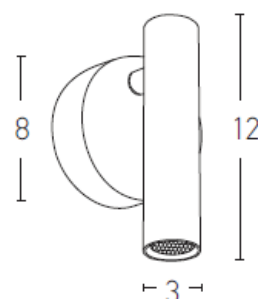

### H-48B | Wall lamp

Build in Led :	3W LED, 3000K, 80Lumen/W
Voltage:	220-240V
Operating Frequency:	50/60HZ
IP:	IP20
Class:	I
Color:	Black Matt
Material:	Metal-Aluminium-Acrylic
Base Diameter:	8 cm
Stick:	12cm x 3cm
Special Features:	Switch On/Off
Net Weight:	0.35 Kg

## Description

Movable Wall lamp with Build in Led made by Metal & Aluminium in Black Matt finish.

**LED**  
LIGHTING

5213007830821

PRODUCT DATA SHEET