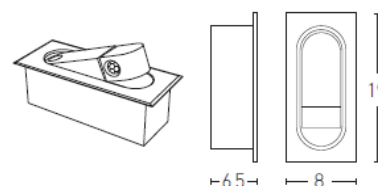

Hotel Lighting

H-44 | Wall lamp

Build in Led :	3W LED, 3000K, 80Lumen/W
Voltage:	220-240V
Operating Frequency:	50/60HZ
IP:	IP20
Class:	I
Color:	Copper
Material:	Metal-Aluminium
Height:	19cm
Width:	6.5cm
Length:	8cm
Stick:	14cm x 4cm
Special Feature:	Recessed / Switch: On/Off
Net Weight:	0.35 Kg

Description

Movable Wall lamp with Build in Led ,made by Metal & Aluminium in Copper finish.

LED
LIGHTING

5213007830784

CE

PRODUCT DATA SHEET