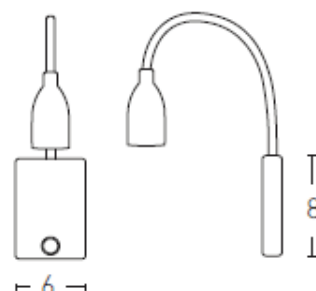

Hotel Lighting

H-33 | Wall lamp

Build in led:	3W LED, 3000K, 80Lumen/W
Voltage:	220-240V
Operating Frequency:	50/60HZ
IP:	IP20
Class:	I
Color:	Black Matt
Material:	Metal-Aluminium
Flex Stick:	20cm
Base:	8cm x 6cm
Special Feature	Switch On/Off
Net Weight:	0.3kg

Description

Wall light with Build in Led made by Metal & Aluminium in White Matt finish.

LED
LIGHTING

5213006843006

PRODUCT DATA SHEET