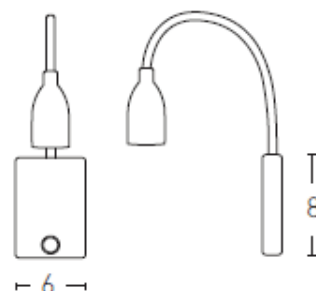

### H-32 | Wall lamp

|                      |                          |
|----------------------|--------------------------|
| Build in led:        | 3W LED, 3000K, 80Lumen/W |
| Voltage:             | 220-240V                 |
| Operating Frequency: | 50/60HZ                  |
| IP:                  | IP20                     |
| Class:               | I                        |
| Color:               | Black Matt               |
| Material:            | Metal-Aluminium          |
| Flex Stick:          | 20cm                     |
| Base:                | 8cm x 6cm                |
| Special Feature      | Switch On/Off            |
| Net Weight:          | 0.3kg                    |

## Description

Wall light with Build in Led made by Metal & Aluminium in Black Matt finish.

**LED**  
LIGHTING

5213006842993

PRODUCT DATA SHEET