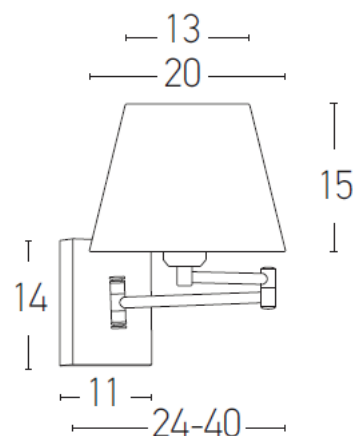

Hotel Lighting

H-24W |
Wall lamp

Bulb:	1xE27 MAX 40W
Voltage:	220-240V
Operating Frequency:	50/60HZ
IP:	IP20
Class:	I
Color:	Chrome Matt-Beige Shade
Material:	Metal-Fabric Shade
Base :	11cm x 14cm
Shade:	20cm x 13cm x 15cm
Length:	24cm - 40cm
Net Weight:	1.1Kg

Description

Wall light made by Metal-Fabric Shade with Beige Shade in Chrome Matt finish

E27
LAMP

5213006842900

PRODUCT DATA SHEET