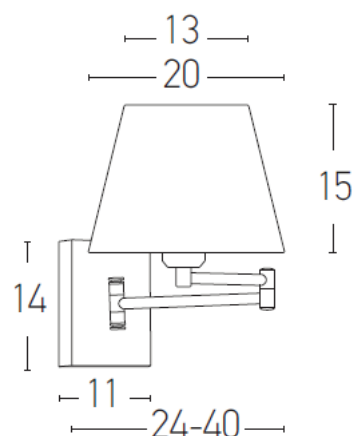

Hotel Lighting

H-24B | Wall lamp

Bulb:	1xE27 MAX 40W
Voltage:	220-240V
Operating Frequency:	50/60HZ
IP:	IP20
Class:	I
Color:	Chrome Matt-Black Shade
Material:	Metal-Fabric Shade
Base :	11cm x 14cm
Shade:	20cm x 13cm x 15cm
Length:	24cm - 40cm
Net Weight:	1.1Kg

Description

Wall light made by Metal-Fabric Shade with Black Shade in Chrome Matt finish.

E27
LAMP

5213006842894

PRODUCT DATA SHEET