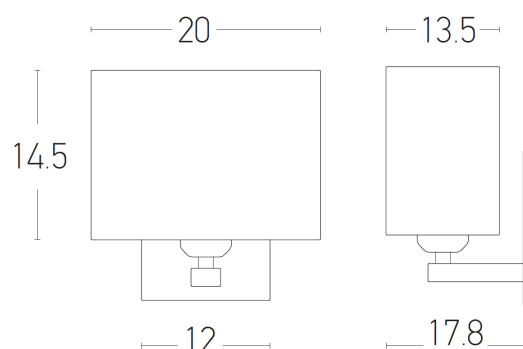

Hotel Lighting

H15W  
Wall light

Bulb:	1 x E27 max 40W
Voltage:	220-240V
Operating Frequency:	50/60HZ
IP:	IP20
Class:	I
Color:	Chrome-Light Beige
Material:	Metal-Fabric Shade
Height:	14,5 cm
Width:	17.8 cm
Length:	20 cm
Net Weight:	1.3 kg

Description

Modern wall light from metal in chrome & light shade.

5213006842832

PRODUCT DATA SHEET