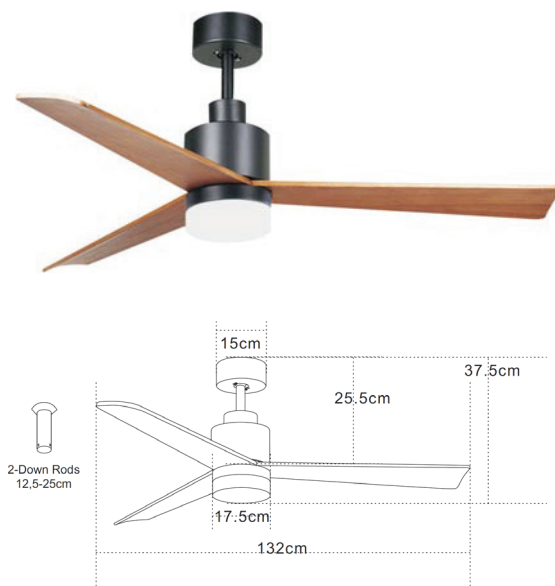

Interior Lighting

19135 FAN

Bulb:	15W LED, 3000K-4000K-6000K 100Lumen/W
Voltage:	220-240V
Operating Frequency:	50/60HZ
Special Feature:	3-Speed Remote Control
Class:	I
Motor:	AC Motor
Night Mode:	Time Setting 1H/2H/4H/8H
Height:	H:37.5-50cm 2 Down Rod (Tube:12.5-25cm)
Diameter:	52" Ø132cm
Material:	Metal-Acrylic-Wood
Air Flow:	175.3 m ³ min/summer function
Available Color:	Black Matt-Cherry Wood Blades
Net Weight:	9 kg

Description

Metal - Wood Fan with 3 Speeds Remote control, AC Motor and 15W LED Lamp with Acrylic cover.

5213007836656

PRODUCT DATA SHEET