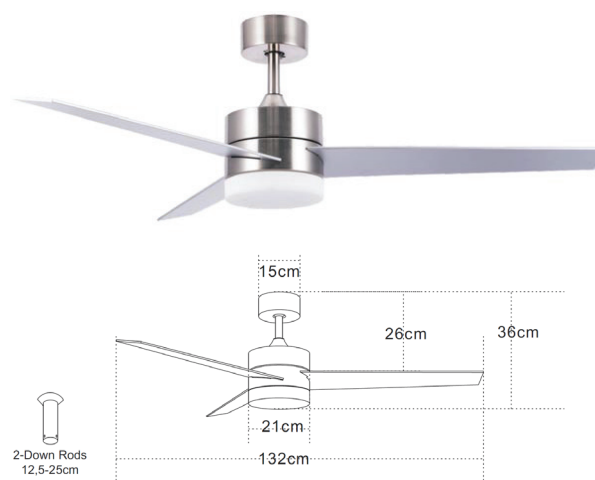

Interior Lighting

19134 FAN

Bulb:	15W LED,3000K-4000K 6000K 100Lumen/W
Voltage:	220-240V
Operating Frequency:	50/60HZ
Special Feature:	3-Speed Remote Control
Class:	I
Motor:	AC Motor
Night Mode:	Time Setting 1H/2H/4H/8H
Height:	H:36-48.5cm 2 Down Rod (Tube:12.5-15cm)
Diameter:	52" Ø132cm
Material:	Metal-Glass-Plywood (MDF)
Air Flow:	164 m ³ min/ summer function
Available Color:	Chrome Matt-Silver
Net weight:	7 kg

Description

Metal - Plywood (MDF) Fan with 3 Speeds Remote control, AC Motor and 15W LED Lamp with Glass cover.

5213007836649

PRODUCT DATA SHEET