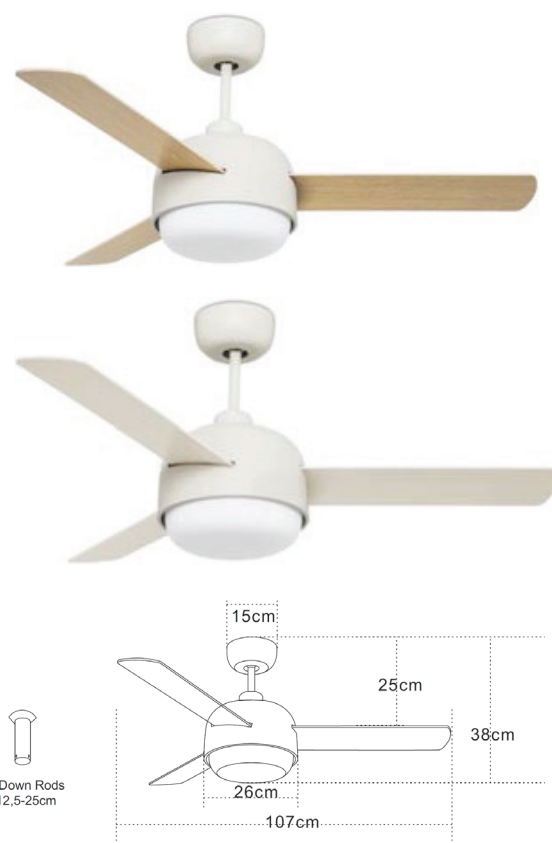

Interior Lighting

19132 FAN

Buld in Led:	18W LED, 3000K-4000K-6000K 100Lumen/W
Voltage:	220-240V
Operating Frequency:	50/60HZ
Special Feature:	3-Speed Remote Control
Class:	I
Motor:	AC Motor
Night Mode:	Time Setting 1H/2H/4H/8H
Height:	H:38-50.5cm 2 Down Rod (Tube:12.5-25cm)
Diameter:	42" Ø107cm
Material:	Metal-Glass-Plywood (MDF)
Air Flow:	144 m ³ min/ summer
Available Color:	White-Double Face Blades (Maple Wood - White)
Net weight:	8 kg

Description

Metal - Plywood (MDF) Fan with 3 Speeds Remote control, AC Motor and 18W LED Lamp with glass cover.

5213007836625

PRODUCT DATA SHEET