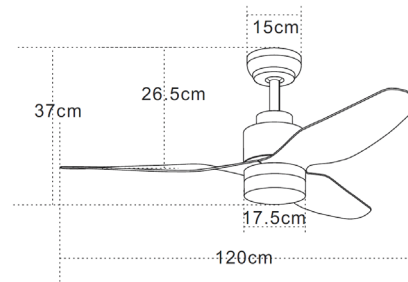

Interior Lighting

19131 FAN

Build in Led:	18W LED, 3000K-4000K-6000K 100Lumen/W
Voltage:	220-240V
Operating Frequency:	50/60HZ
Special Feature:	5-Speed Remote Control
Class:	I
Motor:	DC Motor
Night Mode:	Time Setting 1H/4H/8H
Height:	H:37-49.5cm 2 Down Rod (Tube:12.5-25cm)
Diameter:	47"Ø120cm
Material:	Metal-Acrylic-ABS
Air Flow:	156,3 m ³ min/ summer & winter function
Available Color:	Chrome Matt-Maple Blades
Net weight:	7 kg

Description

Metal - ABS Fan with 5 Speeds Remote control, DC Motor and 18W LED Lamp with Acrylic cover.

5213007836618

PRODUCT DATA SHEET