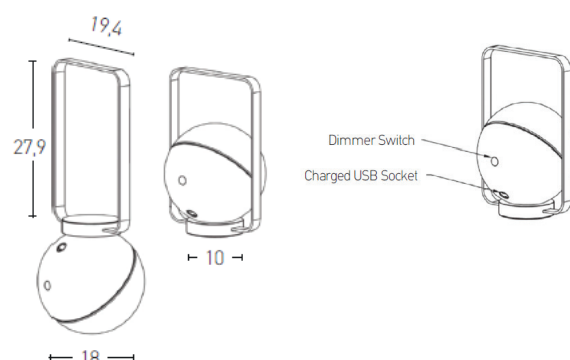

Outdoor Lighting

E234 Pendant/ Table Lamp

Build in Led:	1,5W LED, 2700K, 66Lumen/W
Voltage:	220-240V
Operating Frequency:	50-60Hz
IP:	IP44
Class:	II
Material:	Aluminium-Pc Difusser
Color:	Black
Diameter:	Ball:18cm/ Base:10cm
Height:	27.9cm
Length:	19.4cm
Dimming level:	25% / 50% / 100%
Duration:	20 Hours / 10 Hours / 5 Hours
Special Feature:	Portable/ USB Cable & Adaptor Included
Net Weight:	1.7 Kg

Description

Pendant/Table lamp made by Aluminum in Black color.

5213007834287

PRODUCT DATA SHEET