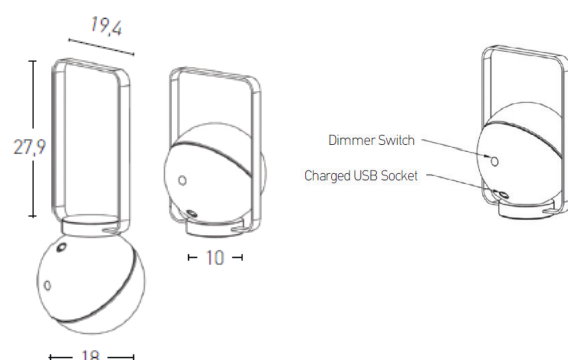

Outdoor Lighting

E233 Pendant/ Table Lamp

Build in Led:	1,5W LED, 2700K, 66Lumen/W
Voltage:	220-240V
Operating Frequency:	50-60Hz
IP:	IP44
Class:	II
Material:	Aluminium-Pc Difusser
Color:	Black
Diameter:	Ball:18cm/ Base:10cm
Height:	27.9cm
Length:	19.4cm
Dimming level:	25% / 50% / 100%
Duration:	20 Hours / 10 Hours / 5 Hours
Special Feature:	Portable/ USB Cable & Adaptor Included
Net Weight:	1.7 Kg

Description

Pendant/Table lamp made by Aluminum in Black color.

5213007834409

PRODUCT DATA SHEET