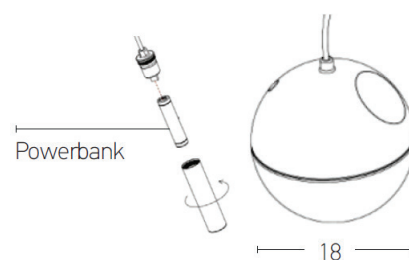

Outdoor Lighting

E231 Pendant/ Table Lamp

Build in Led:	1,5W LED, 2700K, 66Lumen/W
Voltage:	220-240V
Operating Frequency:	50-60Hz
IP:	IP44
Class:	II
Material:	Aluminium-Pc Difusser
Color:	Black
Ball Diameter:	18cm
Available Cable:	80cm
Dimming level:	25% / 50% / 100%
Duration:	20 Hours / 10 Hours / 5 Hours
Special Feature:	Powerbank 2600mA/USB-Adaptor Included
Net Weight:	1.4 Kg

Description

Pendant/Table lamp made by Aluminum in White color.

5213007834409

PRODUCT DATA SHEET