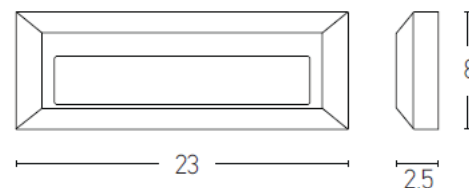

### E229 Wall Light

Build in Led:	3W LED, 3000K, 80Lumen/W
Voltage:	220-240V
Operating Frequency:	50/60HZ
IP:	IP65
Class:	I
Color:	Graphite
Material:	ABS-PC Diffuser
Length:	23 cm
Height:	8 cm
Width:	2.5 cm
Net Weight:	0.25 kg