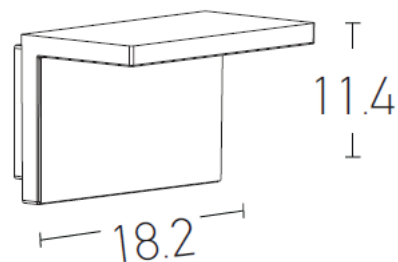

Outdoor Lighting

E224 Wall lamp

| | |
|----------------------|---------------------------|
| Build in Led: | 13W LED, 3000K, 90Lumen/W |
| Voltage: | 220-240V |
| Operating Frequency: | 50-60Hz |
| IP: | IP54 |
| Class: | I |
| Material: | Aluminium-PC Diffuser |
| Color: | Graphite-Wood |
| Height: | 11.4cm |
| Length: | 18.2cm |
| Width: | 13.2cm |
| Net Weight: | 1.35Kg |

Description

Wall lamp made by aluminum & PC diffuser in Graphite & Wood color.

5213007836540

PRODUCT DATA SHEET