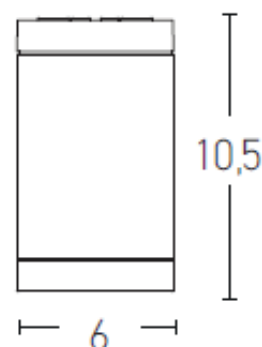

Outdoor Lighting

E220 Ceiling lamp

Bulb:	1xGU10 MAX 7W
Voltage:	220-240V
Operating Frequency:	50-60Hz
IP:	IP54
Class:	I
Material:	Aluminium-Glass Diffuser
Color:	Sandy White
Diameter:	6cm
Height:	10.5cm
Net Weight:	0.05Kg

Description

Wall lamp made by Aluminium-Glass Diffuser in Sandy White color.

GU10
LAMP

IP 54

5213007836304

CE

PRODUCT DATA SHEET