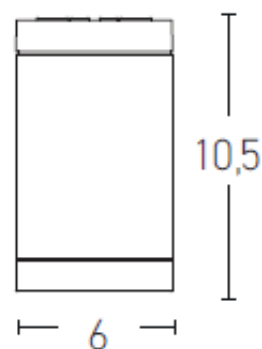

Outdoor Lighting

E219 Ceiling lamp

Bulb:	1xGU10 MAX 7W
Voltage:	220-240V
Operating Frequency:	50-60Hz
IP:	IP54
Class:	I
Material:	Aluminium-Glass Diffuser
Color:	Sandy Black
Diameter:	6cm
Height:	10.5cm
Net Weight:	0.05Kg

Description

Wall lamp made by Aluminium-Glass Diffuser in Sandy Black color.

GU10
LAMP

IP 54

5213007836298

CE

PRODUCT DATA SHEET