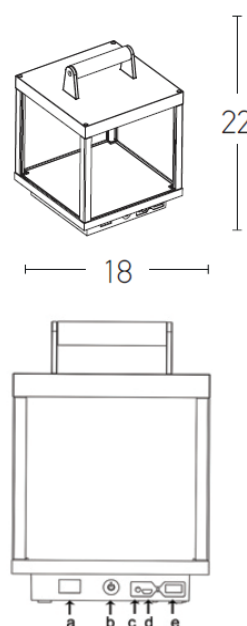

Outdoor Lighting

E218 Table Lamp

Build in Led:	5W LED, 3000K, 75Lumen/W
Voltage:	220-240V
Operating Frequency:	50-60Hz
IP:	IP54
Class:	II
Material:	Aluminium-Difusser
Color:	White
Diameter:	18cm x 18cm
Height:	22cm
Dimming level:	10% / 50% / 100%
Duration:	15 Hours / 8 Hours / 5 Hours
Special Feature:	Portable-USB Cable & Adaptor Included
Net Weight:	1.8 Kg

Description

Table lamp made by Aluminum & Difusser in Black color.

5213007836281

PRODUCT DATA SHEET