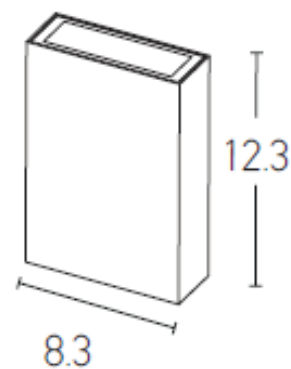

Length: 8.3cm

Height: 12.3cm

Width: 3cm

Net Weight: 0.17Kg