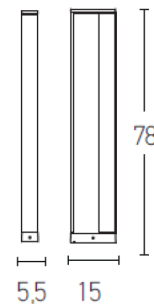

Outdoor Lighting

E 208 Bollard light

Bulb:	10W LED, 3000K, 80Lumen/W
Voltage:	220-240V
Operating Frequency:	50/60HZ
IP:	IP54
Class:	II
Color:	Graphite
Material:	Aluminium - Pc Diffuser
Height:	78 cm
Width:	5.5 cm
Length:	15 cm
Net Weight:	1.4 Kg

Description

Bollard light IP54 from Aluminium in Graphite color.

LED
LIGHTING

5213007836182

PRODUCT DATA SHEET