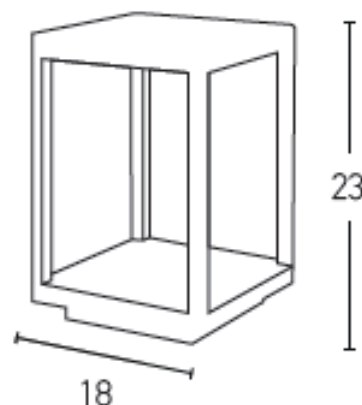

Outdoor Lighting

E203 Bollard light

Build in Led:	7W LED, 3000K, 90Lumen/W
Voltage:	220-240V
Operating Frequency:	50-60Hz
IP:	IP54
Class:	I
Material:	Aluminium-PC Diffuser
Color:	Graphite
Height:	23cm
Diameter:	18cm x 18cm
Net Weight:	2.6Kg

Description

Bollard light made by Aluminum in Graphite color.

5213007836144

PRODUCT DATA SHEET