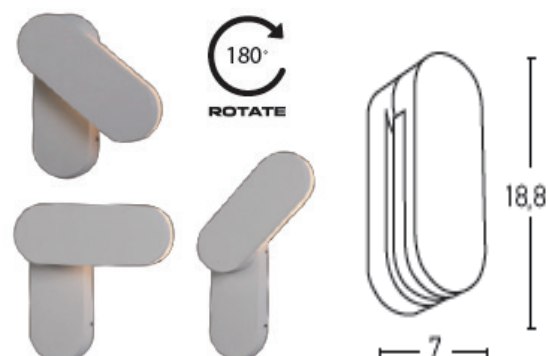

### E198 Wall lamp

Build in Led:	9W LED, 3000K, 90Lumen/W
Voltage:	220-240V
Operating Frequency:	50-60Hz
IP:	IP65
Class:	I
Material:	Aluminium-PC Diffuser
Color:	Sandy White
Length:	7cm
Height:	18.8cm
Width:	7.8cm
Special Feature:	180° Rotate
Net Weight:	0.85Kg

## Description

Wall lamp made by Aluminium-PC Diffuser in Sandy White color.

LED  
LIGHTING

IP 65

5213007836083

CE

PRODUCT DATA SHEET