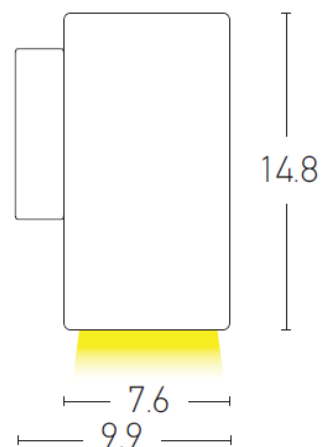

### E185 Wall lamp

Bulb:	1xGU10 LED MAX 9W
Voltage:	220-240V
Operating Frequency:	50-60Hz
IP:	IP65
Class:	I
Material:	ABS-PC Diffuser
Color:	White
Diameter:	7.6cm
Height:	14.8cm
Width:	9.9cm
Net Weight:	0.3Kg

## Description

Wall lamp made by ABS-PC Diffuser in White color.

LED  
LIGHTING

SeaSide

IP 65

5213007831125

CE

PRODUCT DATA SHEET