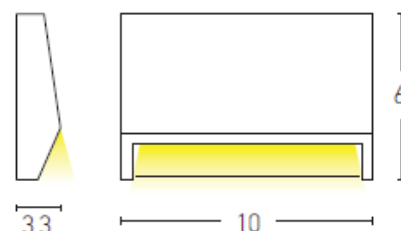

### E181 Wall lamp

Build in Led:	1.5W LED, 3000K, 80Lumen/W
Voltage:	220-240V
Operating Frequency:	50-60Hz
IP:	IP54
Class:	I
Material:	ABS-PC Diffuser
Color:	Graphite
Length:	10cm
Height:	6cm
Width:	3.3cm
Net Weight:	0.11Kg