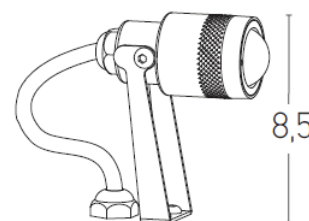

Outdoor Lighting

E177A Spike light

Build in Led:	2.1W LED, 2700K, 80Lumen/W
Voltage:	220-240V
Operating Frequency:	50-60Hz
IP:	IP54
Class:	I
Material:	Aluminium-Stainless Steel
Color:	Sandy Black
Height:	8.5cm
Stick:	Ø3.2cm x 8cm
Adjustable Beam Angle:	10° - 60°
Driver:	Not included
Special Feature:	Requires Remote Driver/Spike Included
Net Weight:	0.7Kg

Description

Spike light made by Aluminum in Sandy Black color.

5213007831880

PRODUCT DATA SHEET