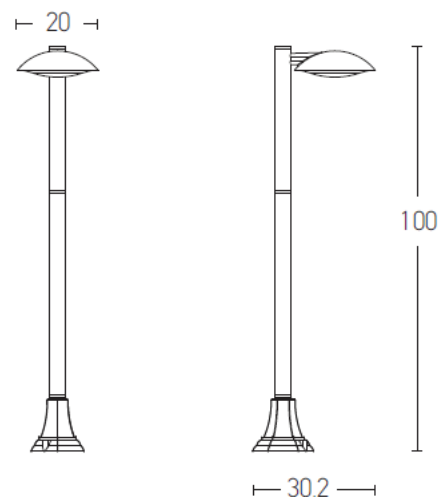

Outdoor Lighting

E174 Bollard light

Build in Led:	12W LED, 3000K, 90Lumen/W
Voltage:	220-240V
Operating Frequency:	50-60Hz
IP:	IP54
Class:	I
Material:	Aluminium-PC Diffuser
Color:	Graphite
Diameter:	20cm
Height:	100cm
Length:	30.2cm
Net Weight:	1.9Kg

Description

Bollard light made by Aluminium & PC Difusser in Graphite color.

5213007830708

PRODUCT DATA SHEET