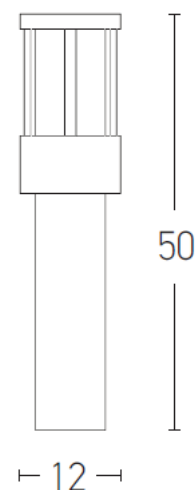

Outdoor Lighting

E166 Bollard light

Bulb:	1xE27 MAX 18W
Voltage:	220-240V
Operating Frequency:	50-60Hz
IP:	IP54
Class:	I
Material:	Aluminium-Clear Glass
Color:	Graphite
Diameter:	12cm
Height:	50cm
Net Weight:	1.6Kg

Description

Bollard light made by Aluminium & Clear Glass in Graphite color.

5213007830326

PRODUCT DATA SHEET