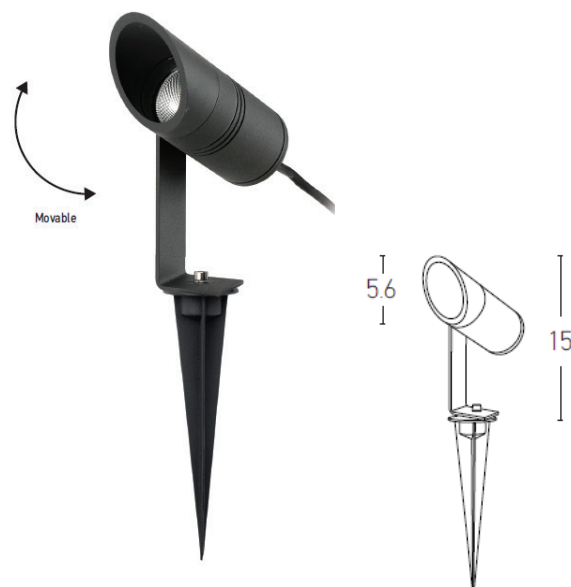

Outdoor Lighting

E152 Garden Spot light

Build in Led:	7W LED, 3000K, 90Lumen/W
Voltage:	220-240V
Operating Frequency:	50-60Hz
IP:	IP65
Class:	I
Color:	Graphite
Driver:	Included
Material:	Aluminium-Glass Diffuser
Height:	15 cm
Stick Diameter:	ø5.6cm
Special Feature:	Spike included/ Movable
Net Weight:	0.55Kg

Description

Movable Garden Spot made by Aluminium in Graphite color.

5213006846311

PRODUCT DATA SHEET