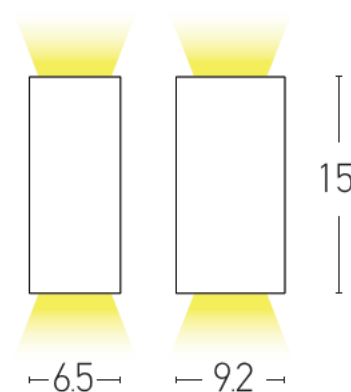

### E151 Wall lamp

Bulb:	2xGU10, MAX 15W
Voltage:	220-240V
Operating Frequency:	50-60Hz
IP:	IP44
Class:	I
Material:	Aluminium-Glass Diffuser
Color:	Sandy White
Length:	6.5cm
Height:	15cm
Width:	9.2cm
Net Weight:	0.55Kg

## Description

Wall lamp made by Aluminium-Glass Diffuser in Sandy White color.

**GU10**  
LAMP

IP 44

5213006846304

CE

PRODUCT DATA SHEET