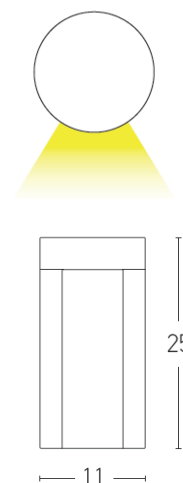

Outdoor Lighting

E133 Bollard light

Build in Led:	12W LED, 3000K, 80Lumen/W
Voltage:	220-240V
Operating Frequency:	50-60Hz
IP:	IP54
Class:	I
Material:	Aluminium
Color:	Graphite
Height:	25cm
Diameter:	11cm
Net Weight:	1.6Kg

Description

Bollard light made by Aluminum in Graphite color.

5213006842696

PRODUCT DATA SHEET