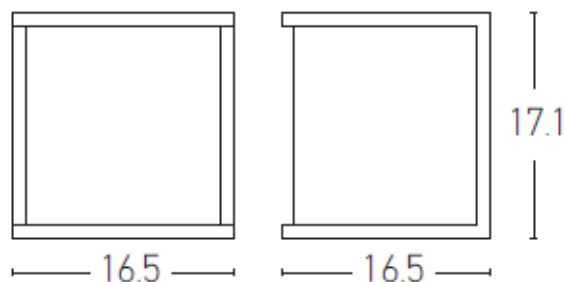

## Wall lamp

Bulb:	1xE27 MAX 18W
Voltage:	220-240V
Operating Frequency:	50-60Hz
IP:	IP54
Class:	I
Material:	Aluminium-PC Diffuser
Color:	Graphite
Length:	16.5cm
Height:	17.1cm
Width:	16.5cm
Net Weight:	1.1Kg