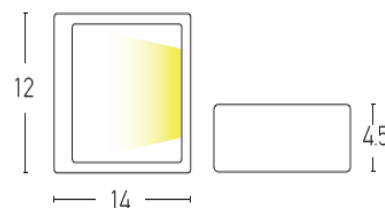

Outdoor Lighting

E120 Wall lamp

Build in Led:	6W LED, 3000K, 80Lumen/W
Voltage:	220-240V
Operating Frequency:	50-60Hz
IP:	IP54
Class:	I
Material:	Aluminium
Color:	Graphite
Diameter:	9.7cm
Width:	14cm
Height:	4.5cm
Net Weight:	0.65Kg

Description

Wall lamp made by Aluminium in Graphite color.

5213006842566

PRODUCT DATA SHEET