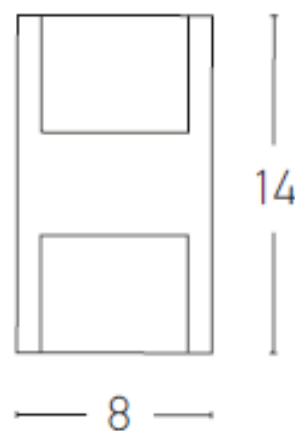

Outdoor Lighting

E112 Wall lamp

Build in Led:	2x3W LED, 3000K, 80Lumen/W
Voltage:	220-240V
Operating Frequency:	50-60Hz
IP:	IP54
Class:	I
Material:	Aluminium-Glass Diffuser
Color:	Graphite
Length:	8cm
Height:	14cm
Width:	7cm
Net Weight:	0.6Kg

Description

Wall lamp made by Aluminium-Glass Diffuser in Graphite color.

5213006842481

PRODUCT DATA SHEET