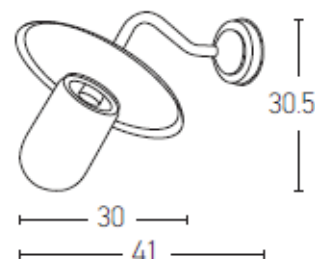

Outdoor Lighting

E105 Wall lamp

Bulb:	1xE27 MAX 40W
Voltage:	220-240V
Operating Frequency:	50-60Hz
IP:	IP44
Class:	I
Material:	Aluminium-Glass
Color:	Graphite
Diameter:	30cm
Height:	30.5cm
Width:	41cm
Net Weight:	2Kg

Description

Wall lamp made by Aluminium& Glass in Graphite color.

5213006842412

PRODUCT DATA SHEET