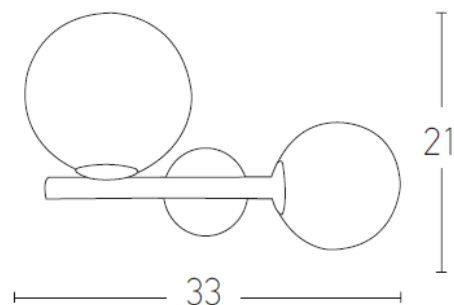

## Interior Lighting

### 1995 | Wall light

Bulb:	2xE14 LED MAX 15W
Voltage:	220-240V
Operating Frequency:	50/60HZ
IP:	IP20
Class:	I
Color:	Gold Matt
Material:	Metal-Opal Glass
Height:	21 cm
Length:	33 cm
Width:	11 cm
Net Weight:	2 Kg

## Description

Modern wall light from metal & glass in gold matt color.

**E14**  
LAMP

5213007835772

PRODUCT DATA SHEET