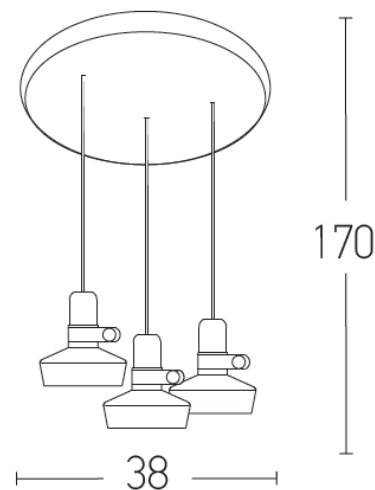

Interior Lighting

1994-B Pendant light

Bulb:	3xE27 MAX 40W
Voltage:	220-240V
Operating Frequency:	50/60HZ
IP:	IP20
Class:	I
Color:	Black Matt
Material:	Metal-Leather-Wood
Available Cable:	150 cm
Height:	170 cm
Diameter:	Base: 38 cm
Net Weight:	3.6 kg

Description

Modern design pendant light from metal-leather & wood in black matt color.

E27
LAMP

5213007838810

PRODUCT DATA SHEET