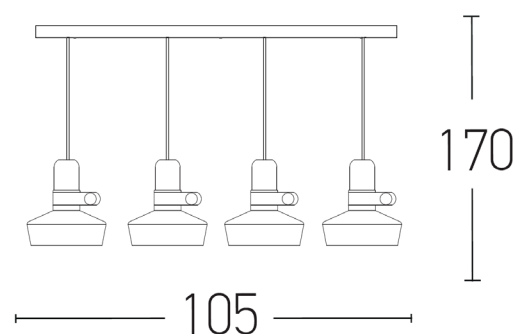

Interior Lighting

1993-W Pendant light

Bulb:	4xE27 MAX 40W
Voltage:	220-240V
Operating Frequency:	50/60HZ
IP:	IP20
Class:	I
Color:	White Matt
Material:	Metal-Leather-Wood
Available Cable:	150 cm
Height:	170 cm
Length:	105 cm / Base: 105x6.5 cm
Net Weight:	4.3 kg

Description

Modern design pendant light with linear base from metal-leather & wood in white matt color.

E27
LAMP

5213007838803

PRODUCT DATA SHEET